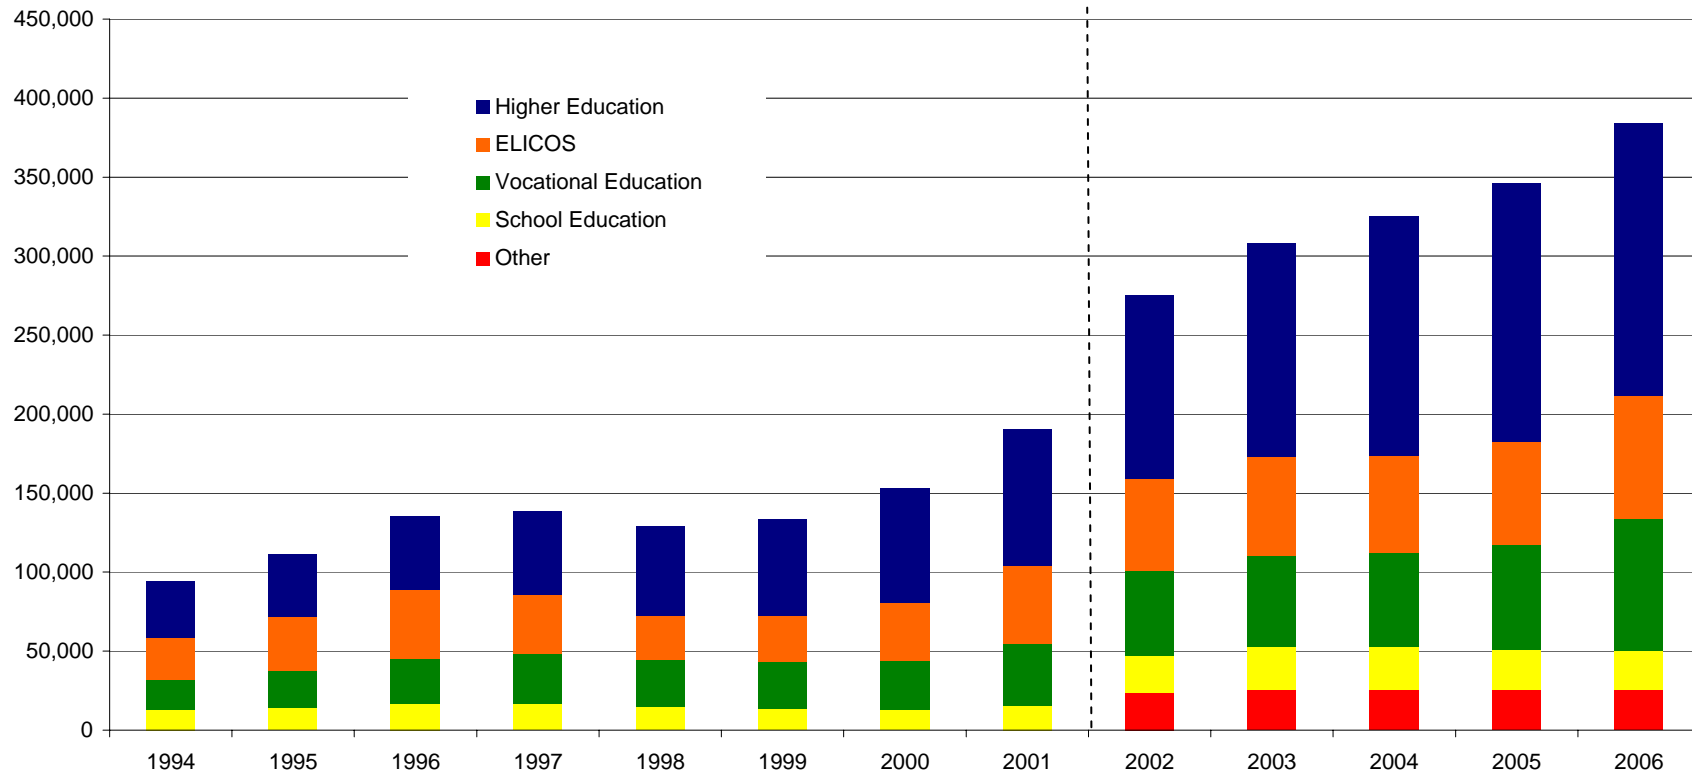

International Student Enrolments in Australia, 1994–2006

Note: There is a break in series between 2001 and 2002

**Australian Government**  
**Australian Education International**

**Time Series - International Student Enrolments in Australia 1994–2005**

<b>Sector</b>	<b>1994</b>	<b>1995</b>	<b>1996</b>	<b>1997</b>	<b>1998</b>	<b>1999</b>	<b>2000</b>	<b>2001</b>	<b>2002</b>	<b>2003</b>	<b>2004</b>	<b>2005</b>	<b>2006</b>
Other	..	..	..	..	..	..	..	..	23,543	25,728	25,574	25,590	25,651
School Education	12,780	14,351	16,663	16,997	14,803	13,651	13,129	15,112	23,295	27,044	27,341	25,156	24,717
Vocational Education	19,479	23,035	28,483	31,177	29,937	29,593	30,759	39,845	54,181	57,524	59,065	66,556	83,685
ELICOS	26,173	34,209	43,307	37,348	27,356	29,226	36,767	49,380	57,961	62,262	61,873	64,998	77,468
Higher Education	35,290	39,685	46,773	52,897	56,810	60,914	72,717	86,269	115,897	135,402	151,503	163,779	172,297
<b>Total</b>	<b>93,722</b>	<b>111,280</b>	<b>135,226</b>	<b>138,419</b>	<b>128,906</b>	<b>133,384</b>	<b>153,372</b>	<b>190,606</b>	<b>274,877</b>	<b>307,960</b>	<b>325,356</b>	<b>346,079</b>	<b>383,818</b>

Note: There is a break in series between 2001 and 2002.