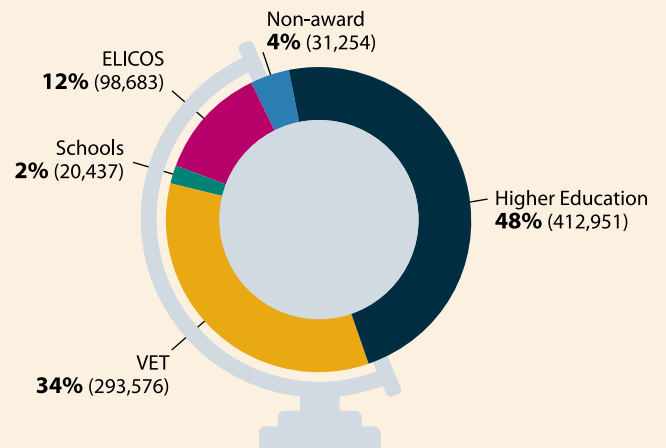

Australian Government
Department of Education,
Skills and Employment

INTERNATIONAL STUDENT DATA

monthly summary

October 2020*

INTERNATIONAL STUDENT NUMBERS

This is **-8%**
students than
in October 2019

ENROLMENTS

Enrolments show what courses international students are studying in the Higher Education, VET, Schools, English Language Intensive Courses for Overseas Students (ELICOS) and Non-award sectors.

There are more enrolments than students since a student can study in more than one course in one calendar year.