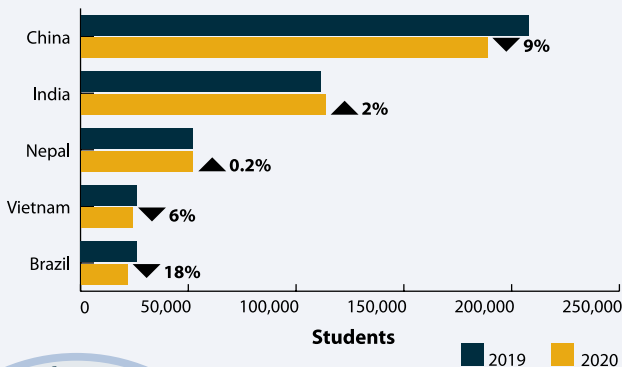

Australian Government
Department of Education,
Skills and Employment

INTERNATIONAL STUDENT DATA

monthly summary

October 2020*

INTERNATIONAL STUDENT NUMBERS

This is **-8%**
students than
in October 2019

ENROLMENTS

Enrolments show what courses international students are studying in the Higher Education, VET, Schools, English Language Intensive Courses for Overseas Students (ELICOS) and Non-award sectors.

There are more enrolments than students since a student can study in more than one course in one calendar year.