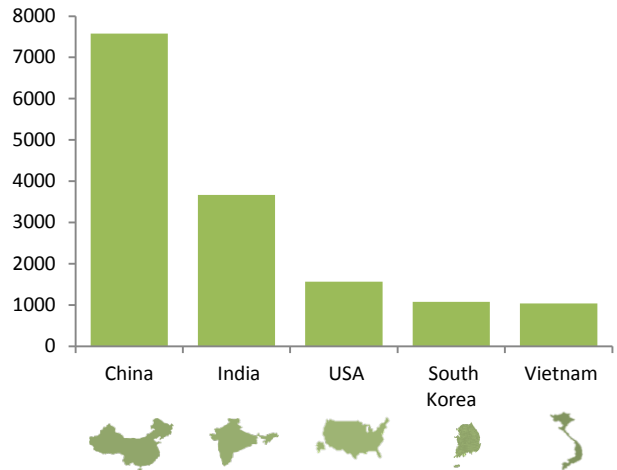

## STUDY LOCATIONS OF INTERNATIONAL STUDENTS

5%

of international students are in regional areas

95%

of international students are in metropolitan areas

## WHAT IS A REGIONAL AREA?

Metropolitan areas are  
**0.1%**  
of Australia's land mass

Regional areas are  
**99.9%**  
of Australia's land mass

## TOP FIVE SOURCE COUNTRIES