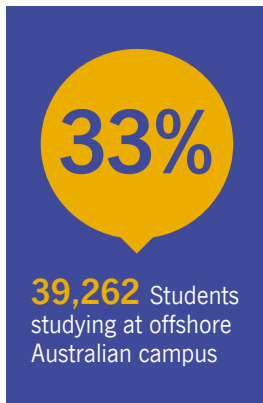

OFFSHORE DELIVERY OF AUSTRALIAN HIGHER EDUCATION COURSES IN 2017

OFFSHORE ENROLMENTS
119,351
6% INCREASE FROM 2016

TOP 10 LOCATIONS FOR DELIVERY OFFSHORE

Offshore higher education students are students reported with 'Term-residence' other than Australia