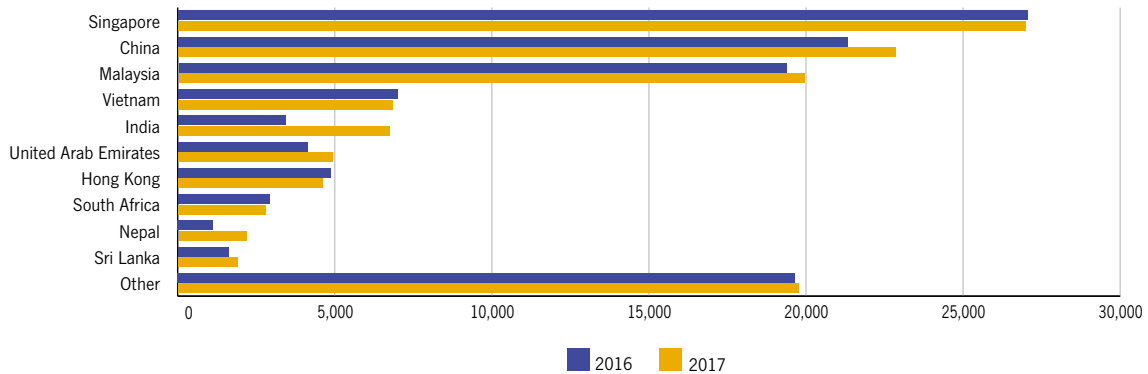

OFFSHORE DELIVERY OF AUSTRALIAN HIGHER EDUCATION COURSES IN 2017

OFFSHORE ENROLMENTS
119,351
6% INCREASE FROM 2016

TOP 10 LOCATIONS FOR DELIVERY OFFSHORE

Offshore higher education students are students reported with 'Term-residence' other than Australia