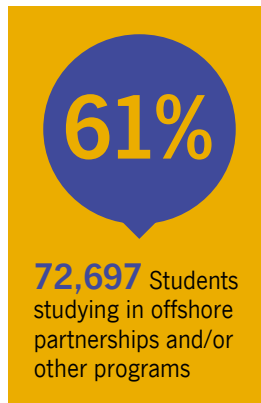

OFFSHORE DELIVERY OF AUSTRALIAN HIGHER EDUCATION COURSES IN 2017

OFFSHORE ENROLMENTS
119,351
6% INCREASE FROM 2016

TOP 10 LOCATIONS FOR DELIVERY OFFSHORE

Offshore higher education students are students reported with 'Term-residence' other than Australia