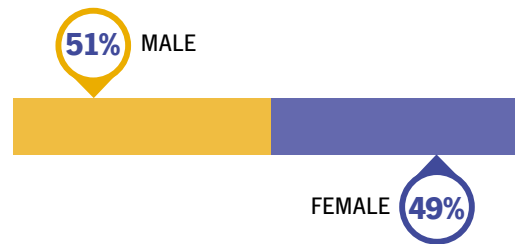

OFFSHORE DELIVERY OF AUSTRALIAN HIGHER EDUCATION COURSES IN 2017

OFFSHORE ENROLMENTS
119,351
6% INCREASE FROM 2016

TOP 10 LOCATIONS FOR DELIVERY OFFSHORE

Offshore higher education students are students reported with 'Term-residence' other than Australia