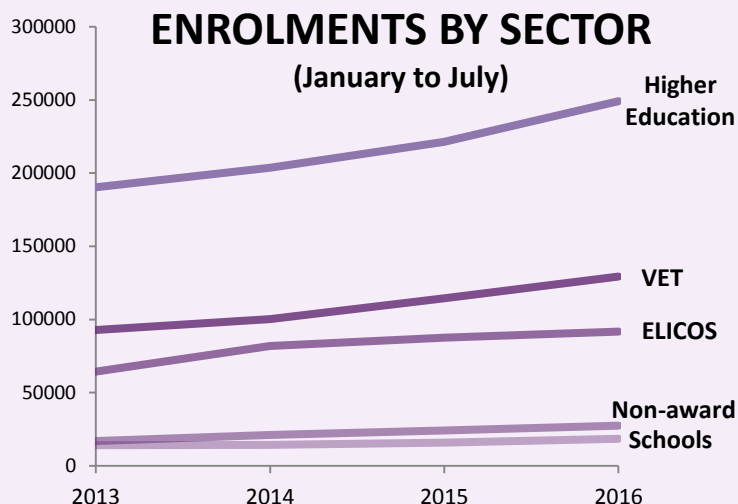

Monthly Summary of International Student Data January – July 2016

493,680

International students in Australia so far in 2016

↑ 11% more international students compared
to the same period in 2015

% GROWTH IN HIGHER EDUCATION & VET ENROLMENTS BY FIELD OF STUDY