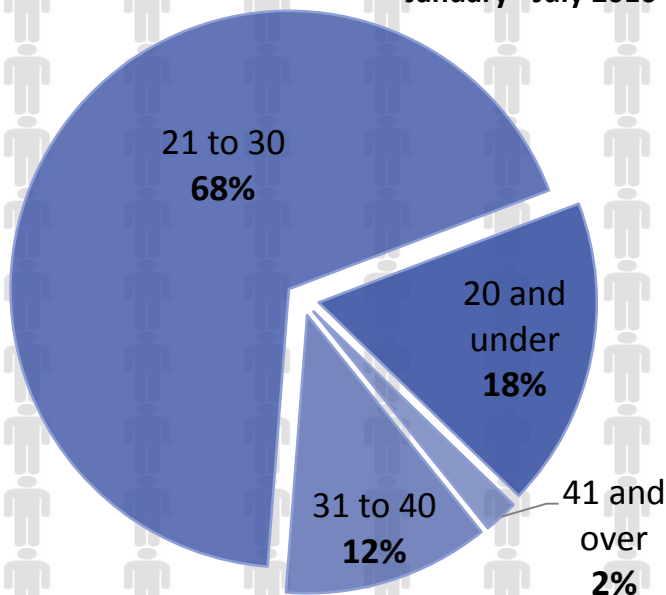

Monthly Summary of International Student Data January – July 2016

493,680

International students in Australia so far in 2016

↑ 11% more international students compared
to the same period in 2015

% GROWTH IN HIGHER EDUCATION & VET ENROLMENTS BY FIELD OF STUDY

Growth on January - July 2015

STUDENT NUMBERS BY AGE

January - July 2016

ENROLMENTS AND COMMENCEMENTS

January to July 2016

602,313 Enrolments (↑ 12%)
303,811 Commencements (↑ 11%)

% CHANGE IN ENROLMENTS BY LEVEL OF STUDY