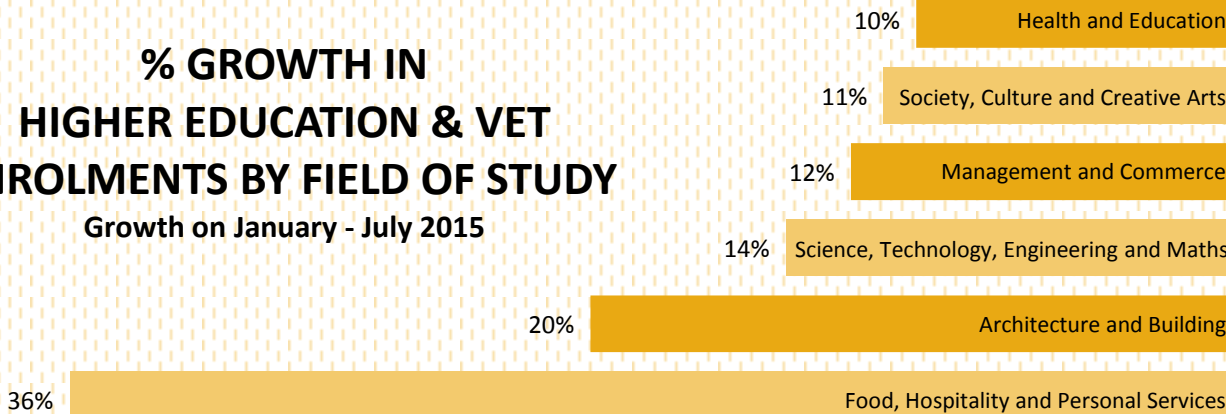

% GROWTH IN HIGHER EDUCATION & VET ENROLMENTS BY FIELD OF STUDY

Growth on January - July 2015