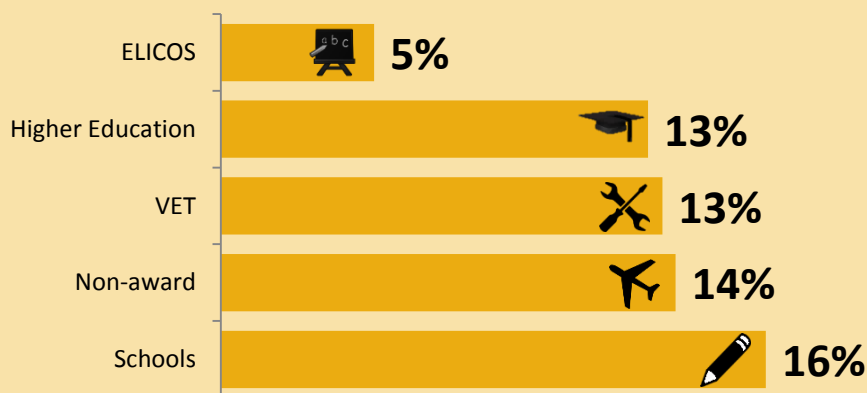

448,411

international students in
Australia so far in 2016

This is 11% more international students than up to June 2015.

42%

of all enrolments, so far in
2016, are **commencements**.

(i.e. students starting a new course in 2016)

32,196

Number of **Bachelor degree
commencements**
from January to June 2016.

Full international student data tables are at:
<https://internationaleducation.gov.au/research/pages/data-and-research.aspx>

Higher Education and VET Enrolments by Field

January to June 2016

Growth in Enrolments by Sector

June 2015-2016

Commencements by Region

January to June 2016

North-East Asia
84,433

South-East Asia
41,817

Southern & Central
Asia
34,443

Americas
27,438

- Southern & Eastern Europe - 10,788
- North-West Europe - 8,848
- North Africa & Middle East - 5,396
- Sub-Saharan Africa - 3,710
- Oceania & Antarctica - 794