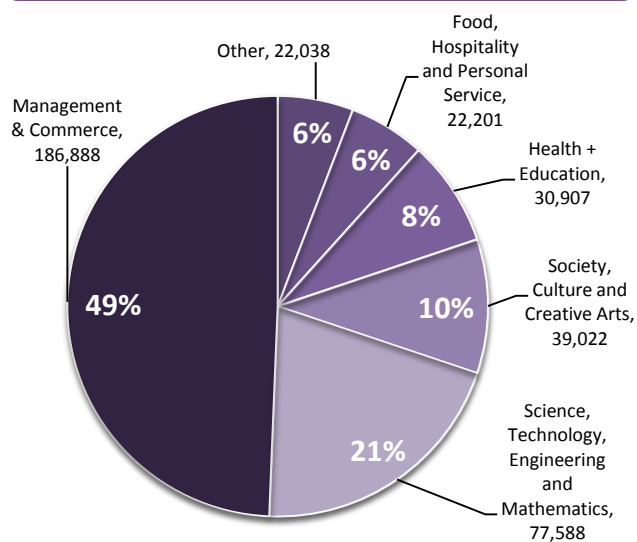

448,411

international students in
Australia so far in 2016

This is 11% more international students than up to June 2015.

42%

of all enrolments, so far in
2016, are **commencements**.

(i.e. students starting a new course in 2016)

32,196

Number of **Bachelor degree
commencements**
from January to June 2016.

Full international student data tables are at:
<https://internationaleducation.gov.au/research/pages/data-and-research.aspx>

Higher Education and VET Enrolments by Field

January to June 2016

Growth in Enrolments by Sector

June 2015-2016