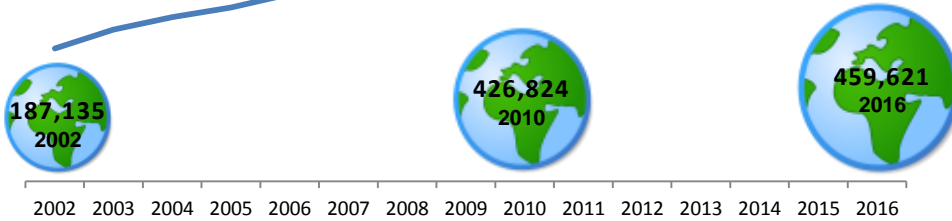

421,258

international students in Australia so far in 2016

This is 12% more international students than in March 2015.

23%
increase in commencements from CHINA

26%
increase in Chinese commencements in the HIGHER EDUCATION SECTOR

24%
increase in Chinese commencements in the SCHOOLS SECTOR

CHINA

INDIA

MALAYSIA

VIETNAM

SOUTH KOREA

THAILAND

Top Six Source Countries Student Numbers January - March

■ 2016
■ 2015

International Student Enrolments

January - March

459,621

international enrolments so far in 2016

Enrolments show what courses international students are studying across Australia's different education sectors.